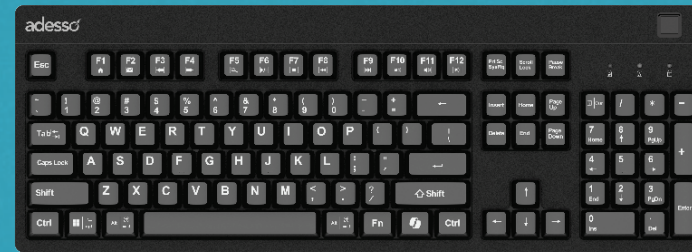

APPROVED FOR GOVERNMENT
AND MILITARY USE

AFP-100-TAA

NEW

USB Type-A Fingerprint Reader
(Plug & Play Adapter)

AFP-400-TAA

Desktop Fingerprint Reader
(USB Type-C)

COMING SOON

USB TYPE-C

AKB-630FB

NEW

Multi OS Desktop Keyboard with Fingerprint Reader

iMouse FI-TAA

NEW

Ergonomic Mouse with Fingerprint reader
- 360 degree, 10IDs, MoC, AES256

USB TYPE-C

AES-256