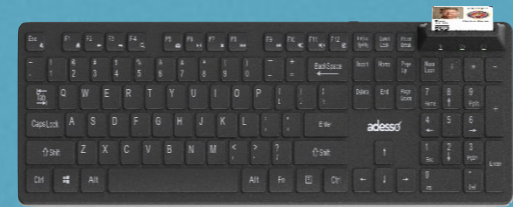

adesso

(NEW ARRIVALS)

DESKTOP KEYBOARDS WITH BUILT-IN SMART CARD READER

Easytouch 130SB

Low Profile USB Keyboard with Built-in Smart Card Reader

AKB-140SB

Antimicrobial Smart Card Reader Keyboard
-Membrane switch, low profile, with SCR
- EMV 4.0 Level 1, ISO7816 class A, B and C, meet FIPS 201

AKB-235SB

Wireless, Antimicrobial Desktop Keyboard with Built-in Smart Card Reader + Mouse (TAA Compliant)

AKB-140SB

Low Profile USB Keyboard with Built-in Smart Card Reader

AKB-630SB-TAA

Desktop Mechanical Keyboard with Built-in Smart Card Reader (TAA Compliant)

AKB-150SB-TAA

Desktop Mechanical Ergonomic Keyboard with Built-in Smart Card Reader (TAA Compliant)

adesso

50 Million Keystrokes
Linear & Accurate

BROWN KEY SWITCHES FOR QUIET AND TACTILE FEEDBACK

AKB-150SB-TAA