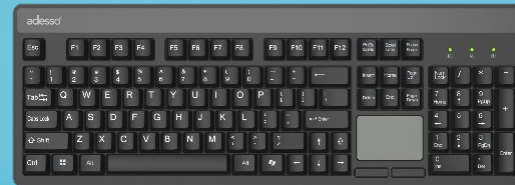

Easytouch 410

Mechanical Mini Keyboard with Touchpad
- Mechanical switch, low profile, with Touchpad

Easytouch 445

Desktop Mechanical Keyboard with Touchpad
- Mechanical switch, with Touchpad

Easytouch 450

Ergonomic Mechanical Keyboard with Touchpad
- Mechanical switch, Ergonomic, with Touchpad

Easytouch 4100

Wireless Mechanical Mini Keyboard with Touchpad
- Mechanical switch, low profile, with Touchpad

Easytouch 4450

Wireless Desktop Mechanical Keyboard with Touchpad
- Mechanical switch, with Touchpad

Easytouch 1500CB

Wireless Ergonomic Mechanical Keyboard and Mouse
- Mechanical switch, Ergonomic

KEYBOARD AND MOUSE COMBO