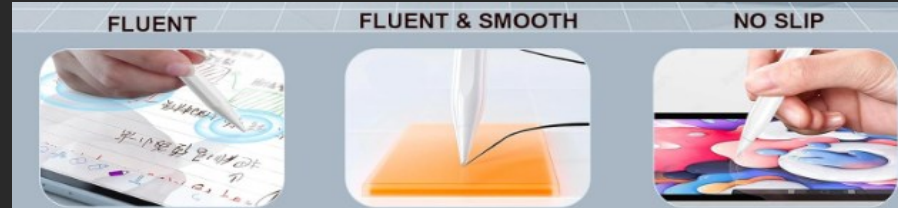

xPen 200

Magnetic Stylus Pen with Apple Find My – GPS Tracking, Palm Rejection
Writing, IP65 Water-Resistant, USB-C Rechargeable for iPad