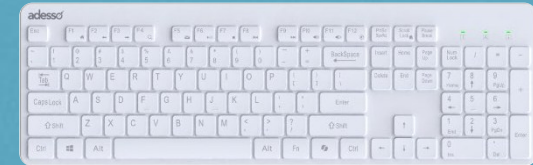

AKB-240UB

Full-Size Waterproof Keyboard with Built-in Antimicrobial Protection

USB connectivity, scissors-switch keys, waterproof silicone (IP67), washable, antimicrobial protection