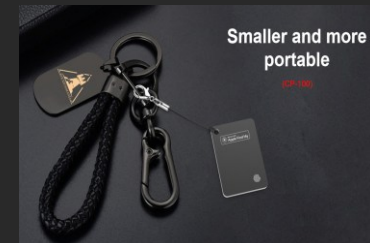

xTag 300

Ultra-Slim Smart Finder Card – Apple & Google Find My Compatible, IP68 Waterproof, Wireless Rechargeable, 70–80dB Alerts, Wallet Tracker