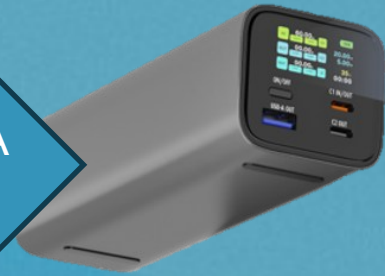

27000mAh

MULTI-DEVICE CHARGING

GALLIUM NITRIDE

DUAL USB TYPE-C

USB TYPE-A

FOLD-AWAY PLUG

COMPACT SIZE

FIRE RESISTANT

UNIVERSAL 110V-240V

ULTRA-FAST CHARGING