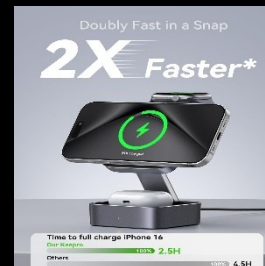

xCharger 300

3-in-1 Foldable Magnetic Wireless Charger – 15W Fast Charging Stand for iPhone, Apple Watch & AirPods, Compact Travel Design, USB-C Power (PD/QC Compatible)