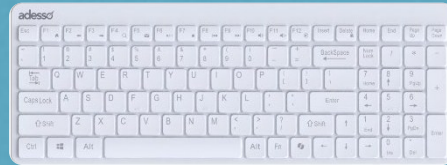

AKB-225UB

Compact Waterproof Keyboard with Built-in Antimicrobial Protection

USB connectivity, scissors-switch keys, waterproof silicone (IP67), washable, antimicrobial protection