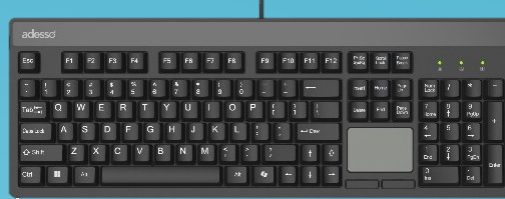

- AVAILABLE WITH
- BROWN SWITCH
 - RED SWITCH
 - BLUE SWITCH

adesso

50 Million Keystrokes Linear & Accurate

BROWN KEY SWITCHES FOR QUIET AND TACTILE FEEDBACK

adesso

LASER ETCHED KEY CAPS FOR LASTING DURABILITY

Ergonomic

ERGONOMIC DESIGN

WORKS WITH COPILLOT

adesso

2X LARGE PRINT KEYS

adesso

MULTI-LAYER STRUCTURAL DESIGN WITH SOUND DAMPENING

MECHANICAL KEYBOARDS AND MICE/TOUCHPADS

Easytouch 410

Mechanical Mini Keyboard with Touchpad
- Mechanical switch, low profile, with Touchpad

Easytouch 445

Desktop Mechanical Keyboard with Touchpad
- Mechanical switch, with Touchpad

Easytouch 450

Ergonomic Mechanical Keyboard with Touchpad
- Mechanical switch, Ergonomic, with Touchpad

Easytouch 4100

Wireless Mechanical Mini Keyboard with Touchpad
- Mechanical switch, low profile, with Touchpad

Easytouch 4450