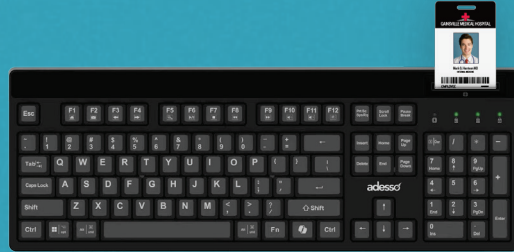

## Easytouch 130SB

Low Profile USB Keyboard with Built-in Smart Card Reader