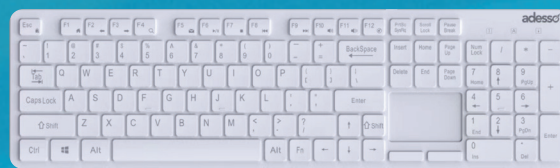

AKB-245UB

Full-Size Waterproof Keyboard with Touchpad & Mouse Buttons
USB connectivity, scissors-switch keys, waterproof silicone (IP67), washable, antimicrobial protection, built-in Touchpad with buttons