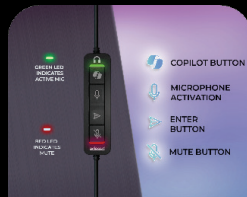

CALL CONTROLLER  
WITH LED INDICATORS

ERGONOMIC &  
COMFORTABLE FIT

FLEXIBLE &  
ADJUSTABLE MIC

COMPACT &  
LIGHTWEIGHT

USB TYPE-C  
CONNECTIVITY