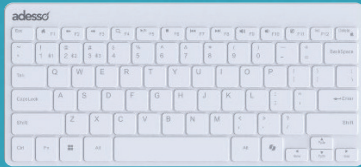

KEYBOARD AND MOUSE COMBO

AKB-215UB

Mini Waterproof Keyboard with Built-in Antimicrobial Protection
USB connectivity, scissors-switch keys, waterproof silicone (IP67), washable, antimicrobial protection