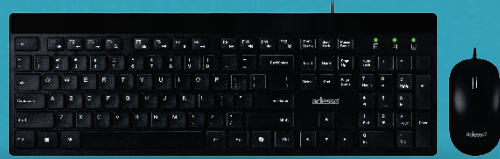

KEYBOARD AND MOUSE COMBO

AKB-140CB

NEW

Antimicrobial Spill Resistant Desktop
Keyboard and Mouse

-Membrane switch, low profile, optical sensor