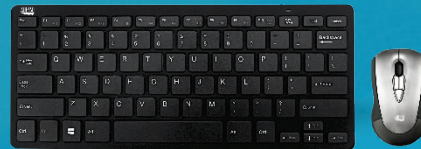

WKB 5100CB

Air Mouse Mobile With Compact Desktop Keyboard