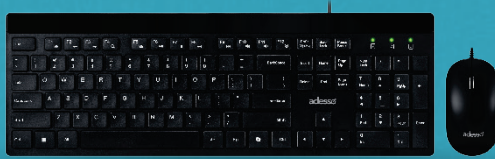

KEYBOARD AND MOUSE COMBO

AKB-140CB

NEW

Antimicrobial Spill Resistant Desktop
Keyboard and Mouse

-Membrane switch, low profile, optical sensor