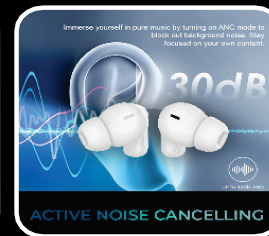

Xtream T6

Water Resistant True Wireless Open-Earbuds with Built-in Microphone and Earhooks with LCD Touch Control Charging Case