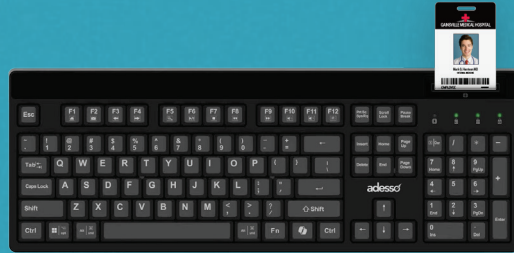

## Easytouch 130SB

Full Sized Wired Mechanical Keyboard With Smart Card Reader

**NEW**