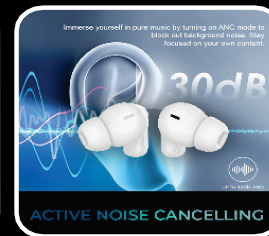

Xtream T4

True Wireless In-Earbuds with Built-in Microphone and Earhooks Sport Activities

Xtream T5

Water Resistant True Wireless Open-Earbuds with Built-in Microphone and Earhooks

Xtream T6

Water Resistant True Wireless Open-Earbuds with Built-in Microphone and Earhooks with LCD Touch Control Charging Case