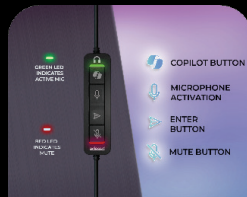

CALL CONTROLLER
WITH LED INDICATORS

ERGONOMIC &
COMFORTABLE FIT

FLEXIBLE &
ADJUSTABLE MIC

COMPACT &
LIGHTWEIGHT

USB TYPE-C
CONNECTIVITY

STEREO HEADSETS

With USB-C / A Connectivity, Boom Mic and Copilot Launch Button.