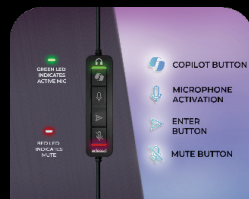

Xtream P1

USB Single-Sided Headset with adjustable Microphone

Xtream P2

USB Headset with adjustable Microphone and removable earpads

Xtream H5U

Multimedia Headset with Microphone (USB)

Xtream P4

Wired Stereo Headset with Inline Remote & Boom Mic (USB-C)

Xtream P400

Wireless Stereo Headset with Charging Dock (Bluetooth)

Xtream P7

Wired Stereo Headphone with Inline Remote & Boom Mic

DESIGNATED
COPILOT BUTTON

CALL CONTROLLER
WITH LED INDICATORS

ERGONOMIC &
COMFORTABLE FIT