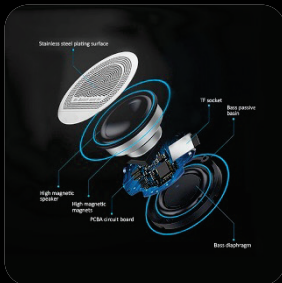

Xtream A4

Rechargeable OTC Receiver-in-Canal (RIC) Hearing Aid

Auto On/Off with memory function, Bluetooth® streaming (iOS & Android), advanced noise reduction & adaptive feedback control, app-based control & self-fitting, 4 listening programs, 6 adjustable volume levels, USB-C rechargeable with charging case

Xtream S4

USB Desktop Speaker 5W x 2

Xtream S5

USB Sound Bar Speaker

Xtream S6

Bluetooth & AUX Portable
Sound Bar speaker

Xtream M1

USB Microphone

Xtream M4

USB Microphone

Xtream S8

Bluetooth & AUX Portable
Sound Bar speaker

CYBERTRACK WEBCAMS FOR VIDEO CONFERENCING AND LIVE STREAMING

With USB-C / A Connectivity, Windows Hello Compatibility and High Definition CMOS Sensors