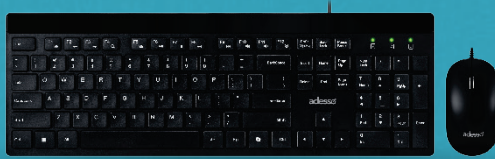

Ergonomic Mechanical Keyboard with Touchpad
- Mechanical switch, Ergonomic, with Touchpad

Easytouch 4100

Wireless Mechanical Mini Keyboard with Touchpad
- Mechanical switch, low profile, with Touchpad

Easytouch 4450

Wireless Desktop Mechanical Keyboard with Touchpad
- Mechanical switch, with Touchpad

Easytouch 1500CB

Wireless Ergonomic Mechanical Keyboard and Mouse
- Mechanical switch, Ergonomic

MECHANICAL KEYS

COPILOT AI HOTKEY

USB TYPE-C

MULTI-DEVICE CONNECTIVITY

50 MILLION KEYSTROKES

KEYBOARD AND MOUSE COMBO

AKB-140CB

NEW

Antimicrobial Spill Resistant Desktop
Keyboard and Mouse

-Membrane switch, low profile, optical sensor