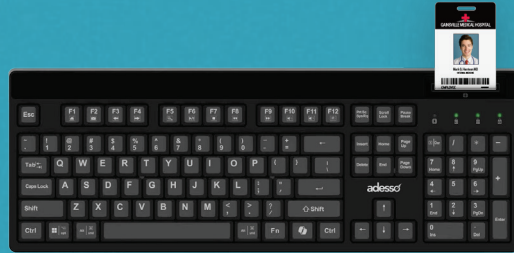

adesso

www.adesso.com

Education Solution

Easytouch 130SB

Full Sized Wired Mechanical Keyboard With Smart Card Reader

NEW

AKB-140SB

Desktop Keyboard with Smart Card Reader
-Membrane switch, low profile, with SCR
- EMV 4.0 Level 1, ISO7816 class A, B and C, meet FIPS 201

NEW

AKB-235SB

Wireless, Antimicrobial Desktop Keyboard with Built-in Smart Card Reader + Mouse (TAA Compliant)

COMING SOON

TAA COMPLIANT

AKB-630SB-TAA

Desktop Mechanical Keyboard with Built-in Smart Card Reader (TAA Compliant)

TAA COMPLIANT

AKB-150SB-TAA

Desktop Mechanical Ergonomic Keyboard with Built-in Smart Card Reader (TAA Compliant)

TAA COMPLIANT

adesso

50 Million Keystrokes
Linear & Accurate

BROWN KEY SWITCHES FOR QUIET AND TACTILE FEEDBACK