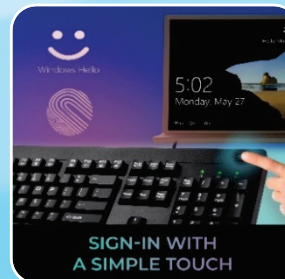

AKB-140FB

NEW

USB Low Profile Keyboard with Fingerprint reader

AKB-730FB

NEW

Scissor-Switch Keyboard with Fingerprint reader

Easytouch 130FB

NEW

Mechanical Keyboard with Fingerprint reader

WKB-1400FB

NEW

Wireless Keyboard with Fingerprint reader

WKB-7300FB

NEW

Bluetooth Scissor switch Keyboard with Fingerprint reader

AKB-630FB-TAA

NEW

Desktop Keyboard with Fingerprint reader

AFP-100-TAA

NEW

Biometric Fingerprint Reader USB Adapter

USB Finger Print Reader (USB Type A), one touch security AES256, ultra-com pact design, FIDO U2F Certified, works with Windows Hello

AFP-400

NEW

Desktop Biometric Fingerprint Reader

Desktop Finger Print Reader (USB Type A), one touch security AES256, ultra-compact design, FIDO U2F Certified, works with Windows Hello

iMouse F1-TAA

NEW

Desktop Ergonomic Mouse with Built-in Fingerprint Reader