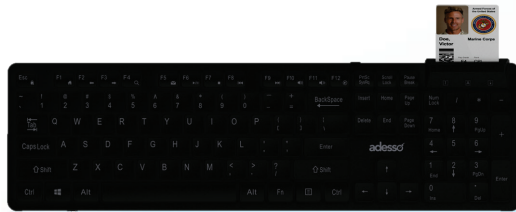

Healthcare Solutions

(Medical Grade/Antimicrobial/Waterproof/Washable/Security...)

www.adesso.com

Easytouch 130SB

NEW

Mechanical Keyboard with Smart Card Reader

AKB-140SB

NEW

Antimicrobial Low Profile Desktop Keyboard with Smart Card Reader

AKB-150SB-TAA

Smart Card Reader Ergonomic Keyboard (TAA Compliant)

AKB-235SB

Mechanical Grade, Antimicrobial, Washable Keyboard with Smart Card Reader (Black)

COMING SOON

AKB-235SW

Mechanical Grade, Antimicrobial, Washable Keyboard with Smart Card Reader (White)

COMING SOON

AKB-630SB-TAA

Desktop keyboard with Smart Card Reader Keyboard (TAA Compliant)

SCR-100
Antimicrobial Smart Card Reader

SCR-200
Smart Card Reader

SCR-300
Smart Card Reader

SCR-400
Smart Card Reader

SCR-500
Smart Card Reader
- EMV 4.0 Level 1, ISO7816 class A, B and C, meet FIPS 201

TAA COMPLIANT

IDEAL FOR GOVERNMENT & MILITARY USE