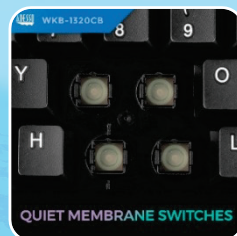

Antimicrobial Wireless Desktop Keyboard & Mouse

WKB-1400CB

Antimicrobial Wireless Desktop Keyboard and Mouse

(AES-128)

AKB-618UB

Antimicrobial Waterproof Numeric Keypad

iMouse M6

Antimicrobial Desktop Mouse