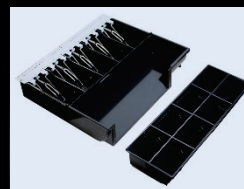

Android

Bluetooth

24 GB

USB

MRP-13CD

13" POS Cash Drawer w/ Cash Tray

MRP-16CD

16" POS Cash Drawer w/ Cash Tray

MRP-13CD-TR

13" POS Cash Drawer Cash Tray

MRP-16CD-TR

16" POS Cash Drawer Cash Tray

Removable Tray and
Coin Case

Adjustable Dividers

A Media Slot for Large
Bills/Checks

Ball Bearing Rollers