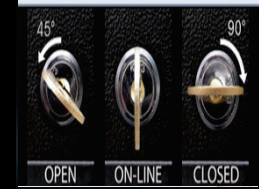

3-Position Key Lock