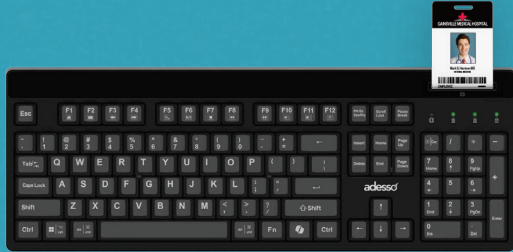

adesso  POINT OF SALE SOLUTIONS

Easytouch 130SB

Full Sized Wired Mechanical Keyboard With Smart Card Reader

NEW

AKB-140SB

Desktop Keyboard with Smart Card Reader
-Membrane switch, low profile, with SCR
- EMV 4.0 Level 1, ISO7816 class A, B and C, meet FIPS 201

NEW

AKB-235SB

Wireless, Antimicrobial Desktop Keyboard with Built-in Smart Card Reader + Mouse (TAA Compliant)

COMING SOON

TAA COMPLIANT

AKB-630SB-TAA

Desktop Mechanical Keyboard with Built-in Smart Card Reader (TAA Compliant)

TAA COMPLIANT

AKB-150SB-TAA

Desktop Mechanical Ergonomic Keyboard with Built-in Smart Card Reader (TAA Compliant)

TAA COMPLIANT

adesso

50 Million Keystrokes
Linear & Accurate

BROWN KEY SWITCHES FOR QUIET AND TACTILE FEEDBACK