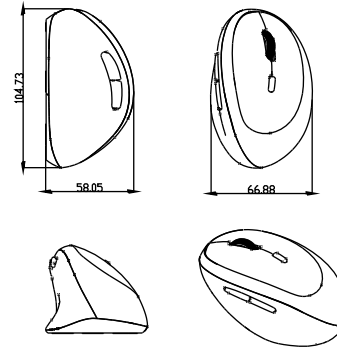

www.adesso.com

iMouse™ V10

2.4GHz RF Wireless Vertical Ergonomic Mouse

■ 2.4 GHz RF Wireless Technology with On/Off Switch

The 2.4GHz Wireless Technology has 65536 IDs with 12 channels and works up to 30 feet. This provides the reliability to ensure your other wireless devices will not interfere with your mouse.

■ Vertical Ergonomic Design

Our vertical ergonomic design helps you achieve a more natural grip, better forearm support, and a more natural wrist position. Unlike traditional mice, the Adesso iMouse V10 will fit right into the grasp of your palm and provides better support for your forearm, which minimizes wrist pain that often result from forearm muscles twisting.

Tracking Method	Optical Sensor
Connectivity	2.4 GHz RF Wireless Technology
Range	30 ft. (10m)
DPI Resolution	3 Levels 800/1200/1600
Buttons	6 Buttons (Left & Right Click, Back & Forward, DPI Switch, Scroll Wheel and Middle Button)
Hand Orientation	Right
Power	AA Battery
Dimensions	4.2" x 2.6" x 2.3" (105 x 66 x 58 mm)
Weight	0.3 lb. (113g)

Shipping Information:

Item	UPC Code	Package Dimensions	Package Weight	Qty/Carton
iMouse™ V10	783750008136	5.5" x 3" x 3"	0.5 lb	10/40