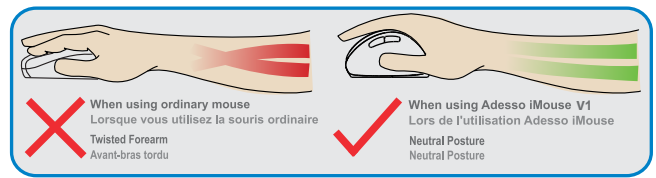

www.adesso.com

iMouse™ V10

2.4GHz RF Wireless Vertical Ergonomic Mouse

■ 2.4 GHz RF Wireless Technology with On/Off Switch

The 2.4GHz Wireless Technology has 65536 IDs with 12 channels and works up to 30 feet. This provides the reliability to ensure your other wireless devices will not interfere with your mouse.

■ Vertical Ergonomic Design

Our vertical ergonomic design helps you achieve a more natural grip, better forearm support, and a more natural wrist position. Unlike traditional mice, the Adesso iMouse V10 will fit right into the grasp of your palm and provides better support for your forearm, which minimizes wrist pain that often result from forearm muscles twisting.

■ Adjustable 3 Level DPI Switch (800 / 1200 / 1600)

Attain higher precision and better accuracy with your choice of adjustable DPI levels. Easily switch from 3 different DPI levels from 800, 1200, to 1600. The easily-accessible DPI button lets you quickly switch cursor sensitivities between the various computer tasks you have throughout the day.