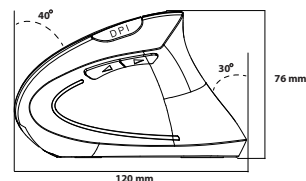

■ Ergonomic Vertical Design

The vertical design provides better support for your forearm minimizing wrist pain that can come from twisting.

■ Adjustable DPI Switch and Back/ Forward Buttons

Switch DPI easily between 1000 and 1600 and access to back/ forward navigation shortcut without driver.

Vertical Ergonomic Design

Adjustable DPI Switch

Back/Forward Buttons

Fashionable Ice Blue Illumination

Specifications:

Tracking Method	Optical Sensor
DPI Resolution	2 Levels (1000/1600)
Buttons	6 Buttons (Left & Right Click, Back & Forward, DPI Switch, Scroll Wheel)
LED Color	Blue
Hand Orientation	Right
Dimensions	3.0" x 4.7" x 2.5" (75 x 120 x 63mm)
Weight	0.3 lb. (113 g)
Cable Length	6 ft. (1.8 m)