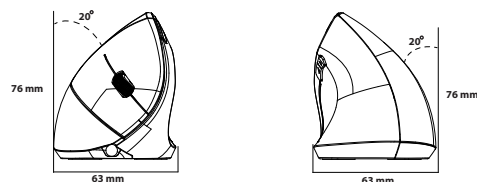

ADESSO[®] iMouse™ E1

Vertical Ergonomic Mouse

www.adesso.com

With the specially designed vertical shape, the Adesso iMouse™ E1 provides a uniquely comfortable ergonomic mouse experience. Three buttons are conveniently located on the side allowing for intuitive control and faster back and forward browsing. The switchable DPI (1000/1600) provides for two levels of control. The iMouse E1 is plug and play and requires no drivers. Simply plug into any available USB port and be ready to experience a different kind of mouse!

■ Ergonomic Vertical Design

The vertical design provides better support for your forearm minimizing wrist pain that can come from twisting.

■ Adjustable DPI Switch and Back/ Forward Buttons

Switch DPI easily between 1000 and 1600 and access to back/ forward navigation shortcut without driver.

Vertical Ergonomic Design

Adjustable DPI Switch

Back/Forward Buttons

Fashionable Ice Blue Illumination

Specifications:

Tracking Method	Optical Sensor
DPI Resolution	2 Levels (1000/1600)
Buttons	6 Buttons (Left & Right Click, Back & Forward, DPI Switch, Scroll Wheel)
LED Color	Blue
Hand Orientation	Right
Dimensions	3.0" x 4.7" x 2.5" (75 x 120 x 63mm)
Weight	0.3 lb. (113 g)
Cable Length	6 ft. (1.8 m)