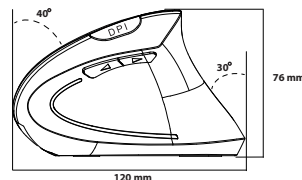

Specifications:

Tracking Method	Optical Sensor
Connectivity	2.4 GHz RF Wireless Technology
Range	30 ft. (10m)
DPI Resolution	3 Levels (1000/1500/2000)
Buttons	6 Buttons (Left & Right Click, Back & Forward, DPI Switch, Scroll Wheel and Middle Button)
Hand Orientation	Right
Power	AAA Batteries
Dimensions	3.0" x 4.7" x 2.5" (75 x 120 x 63mm)
Weight	0.3 lb. (113g)

Requirements:

Operating System	Windows® 8 / 7 / Vista / XP / 2000 Mac® OS X 10.4 & above
Connectivity Interface	USB Port for Wireless Receiver

Includes:

- Adesso iMouse™ E10
- USB Wireless Receiver
- AAA Batteries
- Quick Start Guide

Shipping Information:

Item	UPC Code	Package Dimensions	Package Weight	Qty/Carton
iMouse™ E10	783750006132	8.1" x 4.1" x 4.1"	0.5 lb.	10/40