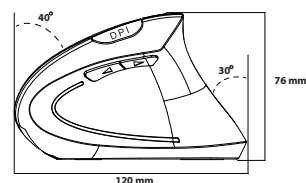

iMouse™ E1 Vertical Ergonomic Mouse

www.adesso.com

With the specially designed vertical shape, the Adesso iMouse™ E1 provides a uniquely comfortable ergonomic mouse experience. Three buttons are conveniently located on the side allowing for intuitive control and faster back and forward browsing. The switchable DPI (1000/1600) provides for two levels of control. The iMouse E1 is plug and play and requires no drivers. Simply plug into any available USB port and be ready to experience a different kind of mouse!

■ Ergonomic Vertical Design

The vertical design provides better support for your forearm minimizing wrist pain that can come from twisting.

■ Adjustable DPI Switch and Back/ Forward Buttons

Switch DPI easily between 1000 and 1600 and access to back/ forward navigation shortcut without driver.

Vertical Ergonomic Design

Adjustable DPI Switch

Back/Forward Buttons

Fashionable Ice Blue Illumination

Specifications:

Tracking Method	Optical Sensor
DPI Resolution	2 Levels (1000/1600)
Buttons	6 Buttons (Left & Right Click, Back & Forward, DPI Switch, Scroll Wheel)
LED Color	Blue
Hand Orientation	Right
Dimensions	3.0" x 4.7" x 2.5" (75 x 120 x 63mm)
Weight	0.3 lb. (113 g)
Cable Length	6 ft. (1.8 m)